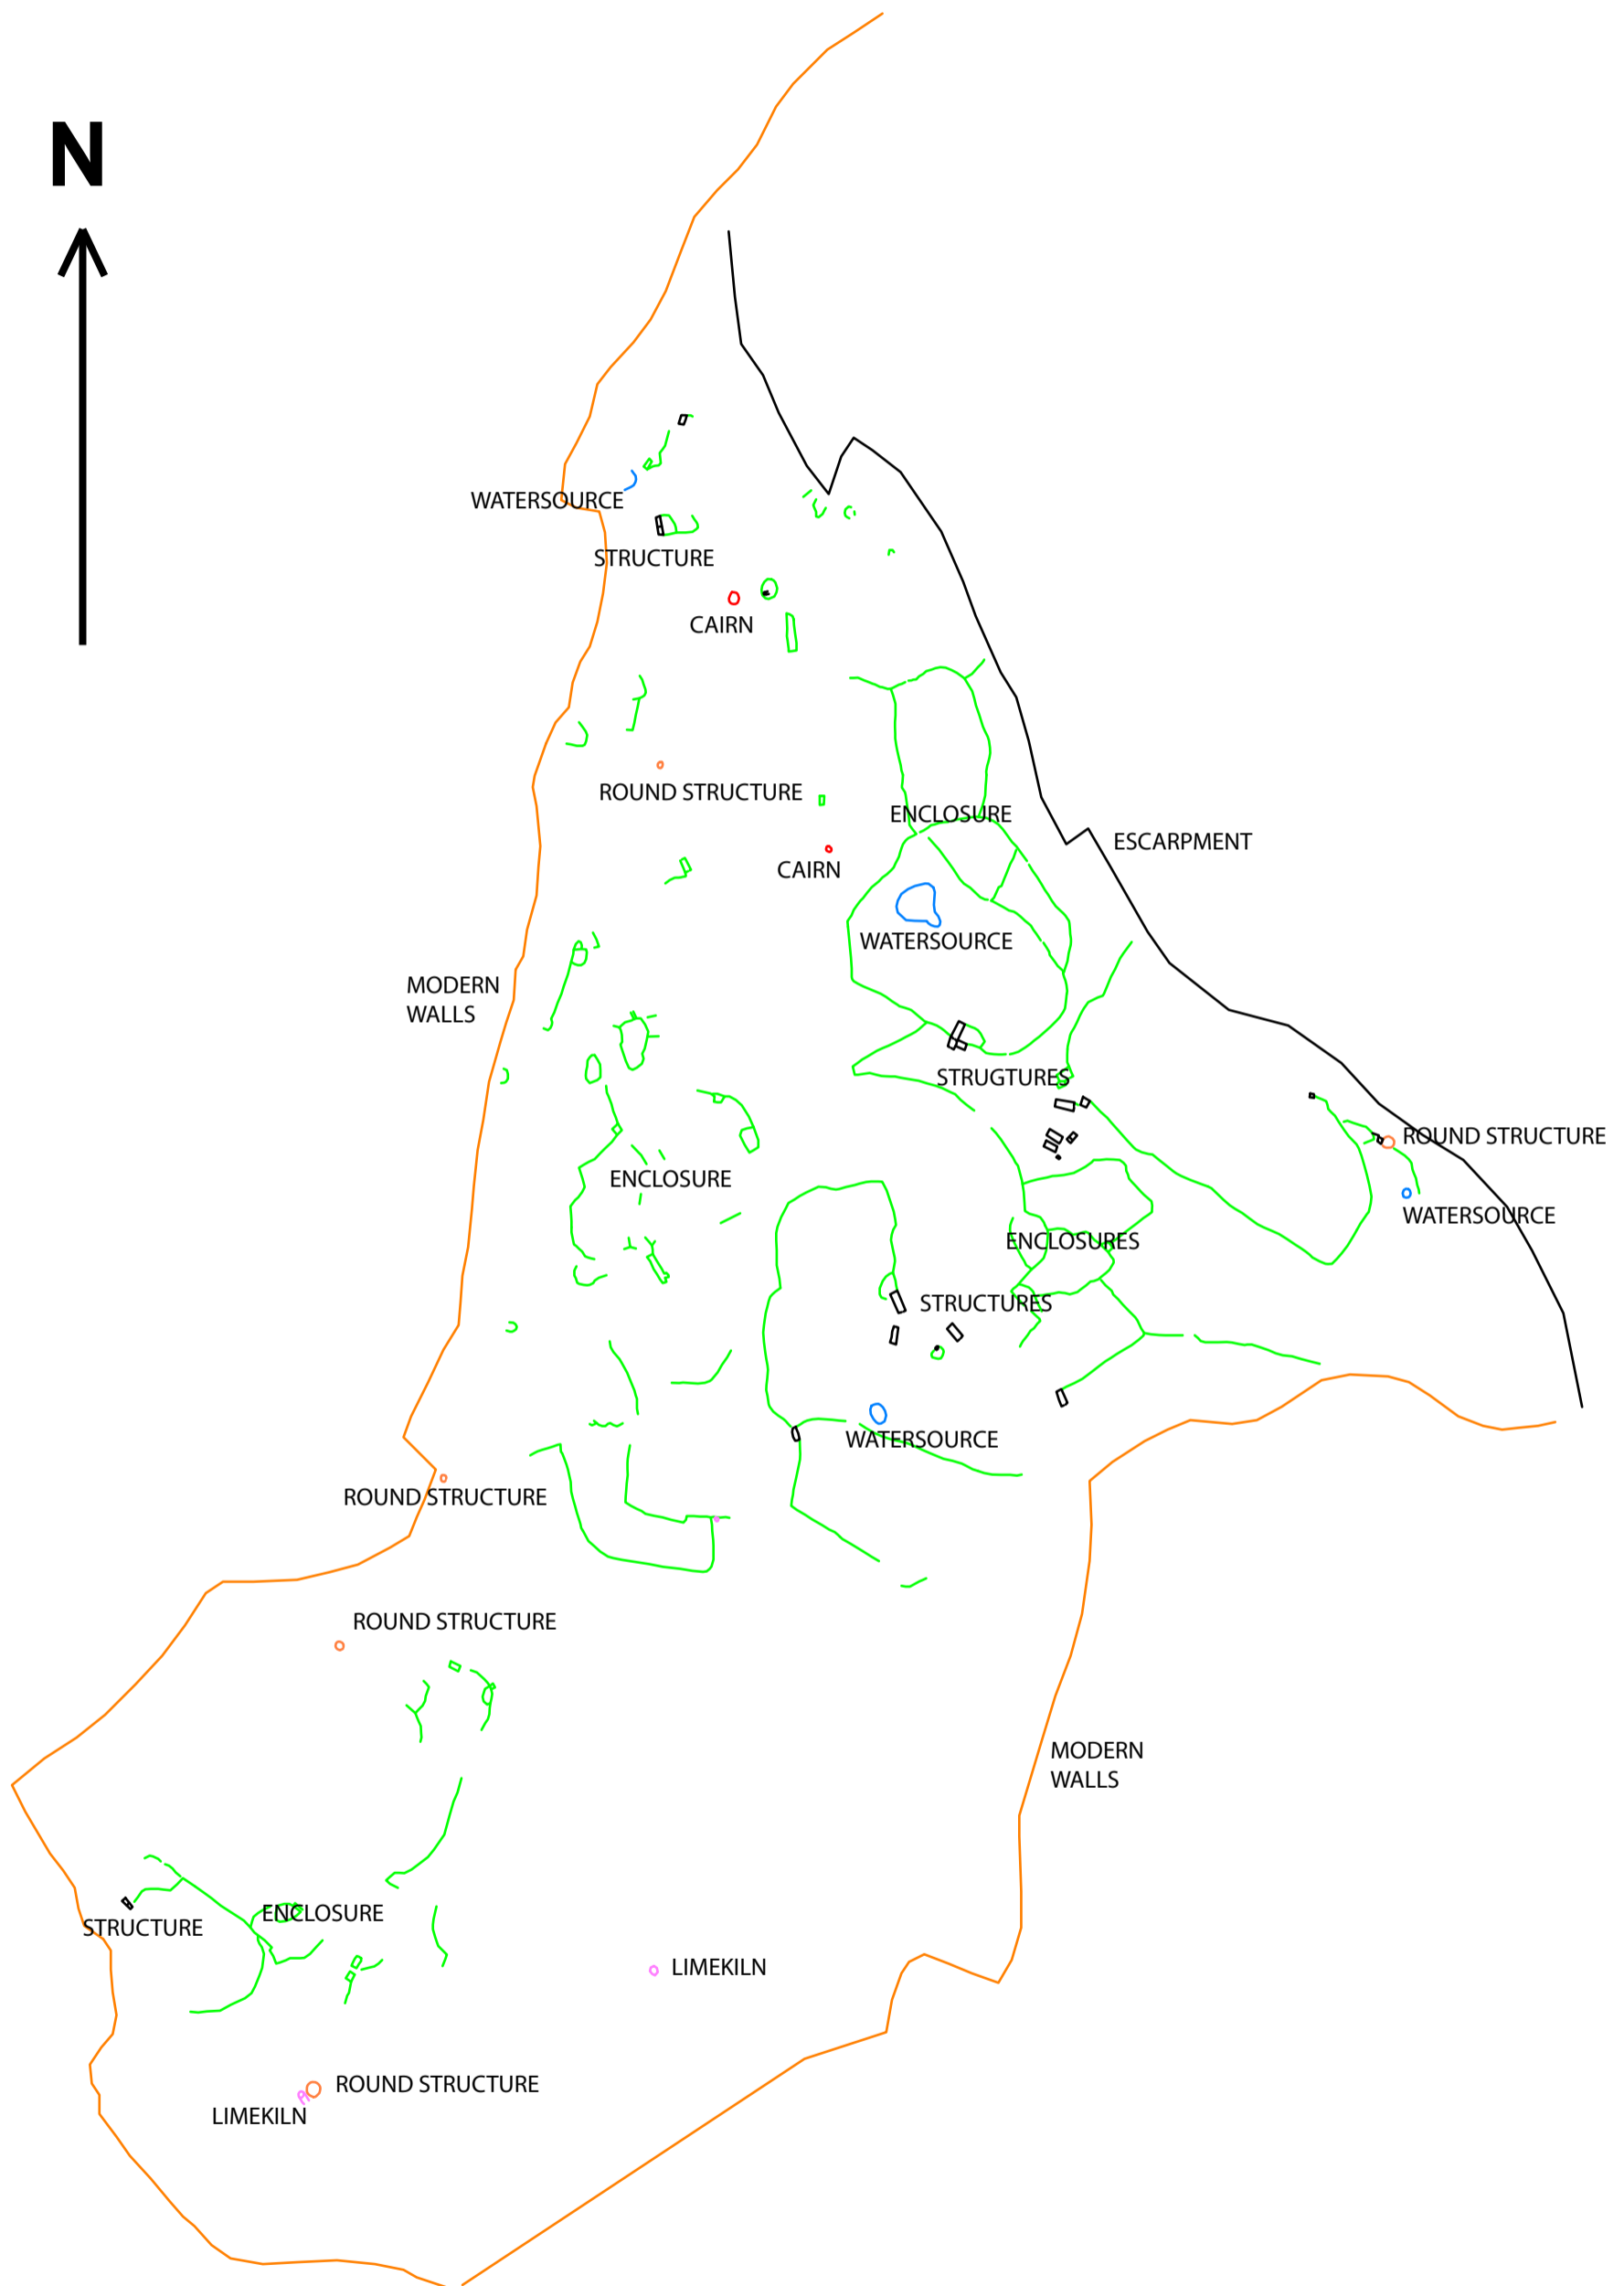

CRUMMACKDALE ARCHAEOLOGICAL SURVEY

SURVEYED BY A BATTY 2011